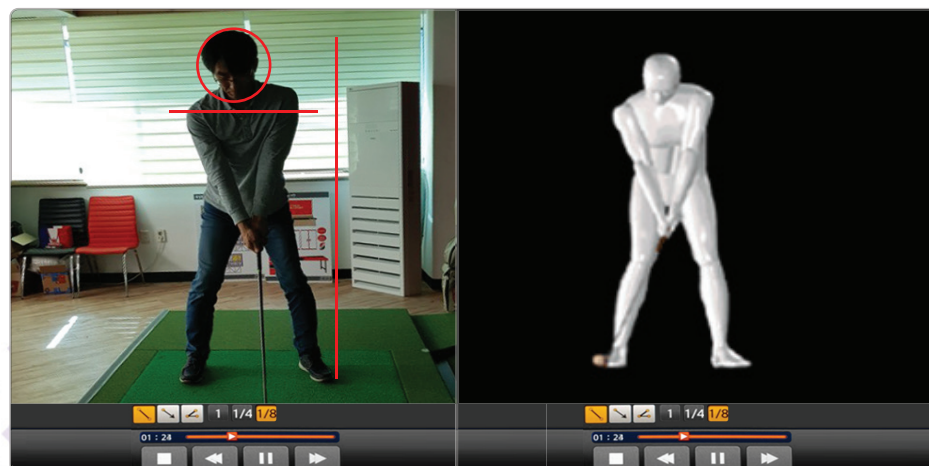

Swing Analyzer for hitting practice

R.swing Equipment components

01 Vision Sensor

- High-speed camera with max. 1000fps
- Equipped with company's self-developed source technology

02 Kiosk or Protective case

- Exclusive case for swinging hitter

03 Image Output: (option)Projector, Monitor

- Full HD 1920* 1200

04 Membership automatic Log-In

- Card Log-In
- Smartphone Log-In

05 Provided Smartphone analyzer app

- Ball Sphere Analysis
- Swing playback save/analyze
- Game Log-In Function

06 Swing Motion (Options: 4-Way Split Screen ability)

- 4-way split screen supported
- Line drawing and playback saving function
- Replay and swing analysis function from your smartphone

R.swing characteristics