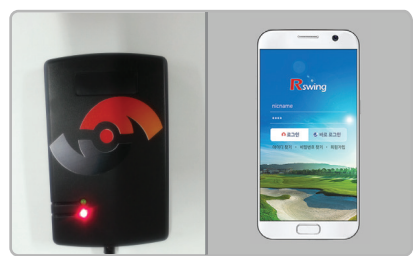

Swing Analyzer for hitting practice

R.swing Equipment components

01 Vision Sensor

- High-speed camera with max. 1000fps
- Equipped with company's self-developed source technology

02 Kiosk or Protective case

- Exclusive case for swinging hitter

03 Image Output: (option)Projector, Monitor

- Full HD 1920* 1200

04 Membership automatic Log-In

- Card Log-In
- Smartphone Log-In

05 Provided Smartphone analyzer app

- Ball Sphere Analysis
- Swing playback save/analyze
- Game Log-In Function